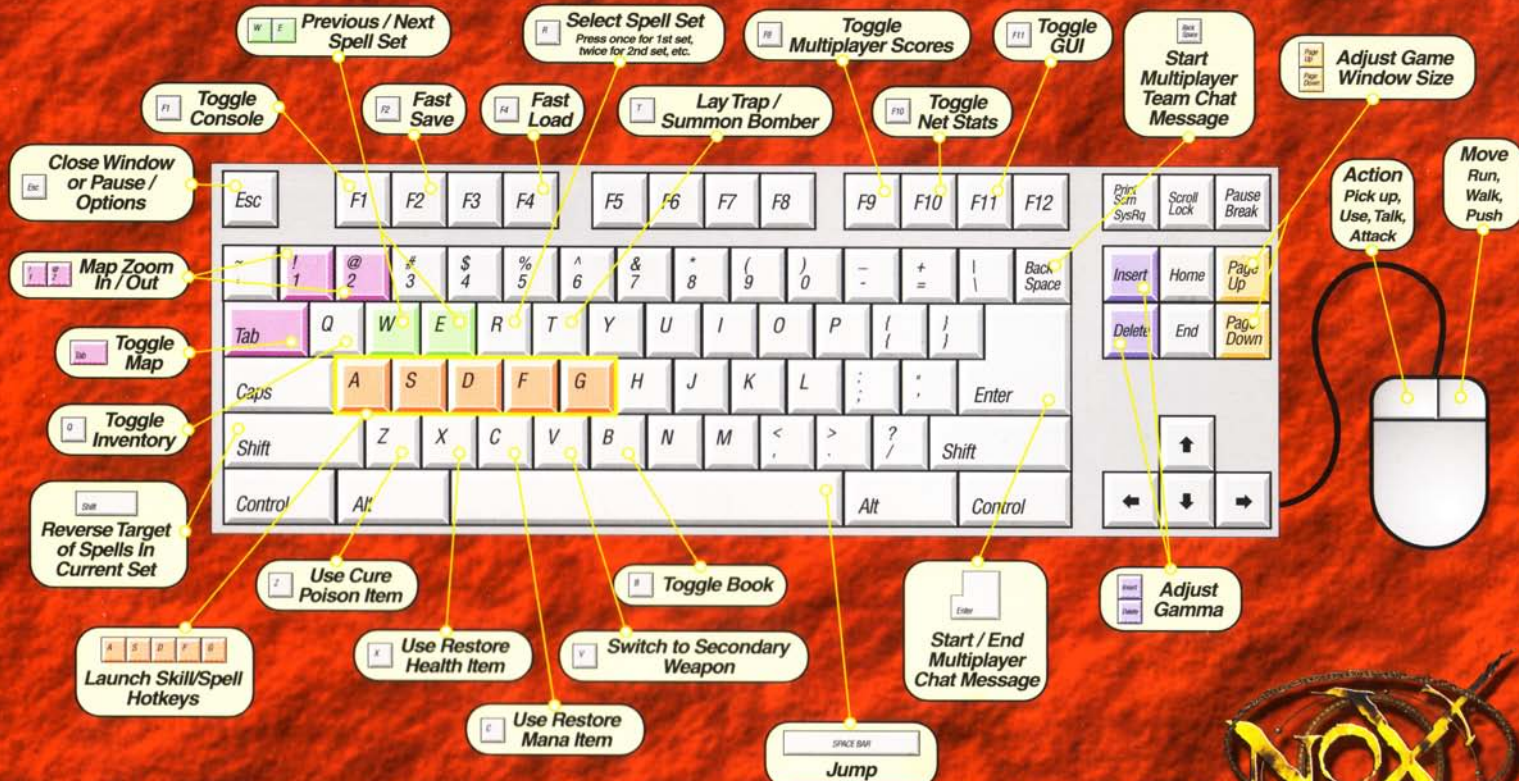

# IN-GAME DEFAULT CONTROLS

# SCREEN LAYOUT 1

(With Inventory management Drop-Down)

Cast On Others

Show All Spell Sets  
*(Wizards and Conjurers only)*

Toggle Book Of Knowledge

Remaining Weapon Charges

Open Inventory/Journal

Current Weapon  
*(current weapon)*

Previous / Next Spell Set  
*(Wizards and Conjurers only)*

Cast On Self

Set Trap/Bomber Spells  
*(Wizards and Conjurers only)*

Summon Bomber  
*(Conjurers only)*

Mana Level  
*(Wizards and Conjurers only)*

# SCREEN LAYOUT 2

*(With Inventory management Drop-Down)*